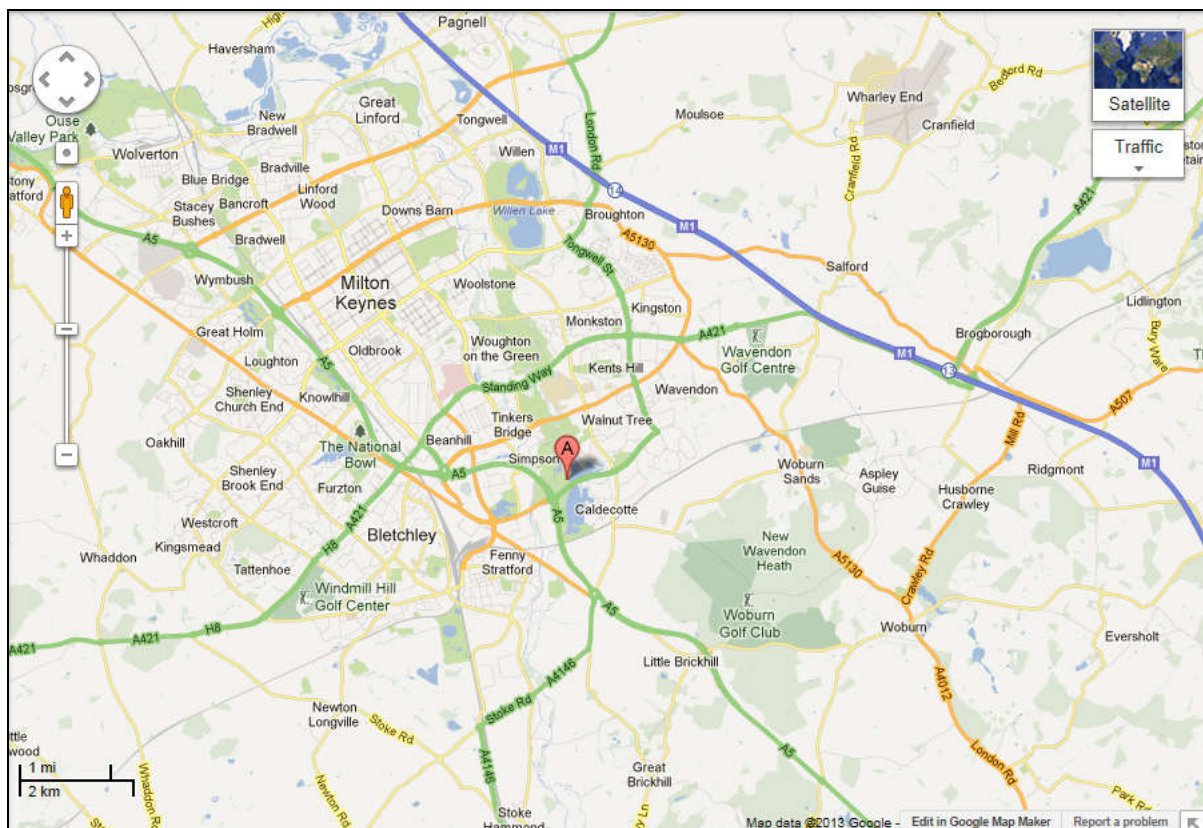

CALDECOTTE NATIONAL LEAGUE EVENT

SATURDAY 1ST JUNE 2019

INTRODUCTION

Secklow Hundred welcomes you to the picturesque Caldecotte North Lake. We hope that you enjoy the visit to Milton Keynes and look forward to a great day's racing.

RACE DETAILS

Four-lane racing will take place over 200m and 480m distances.

Trophies will be available for Open; Mixed; Ladies; Juniors and Scratch competitions.

VENUE

The venue is Caldecotte North Lake, accessed off Bletcham Way. For satnav purposes, the postcode for the pub & hotel next door is MK7 8HP.

A map is below.