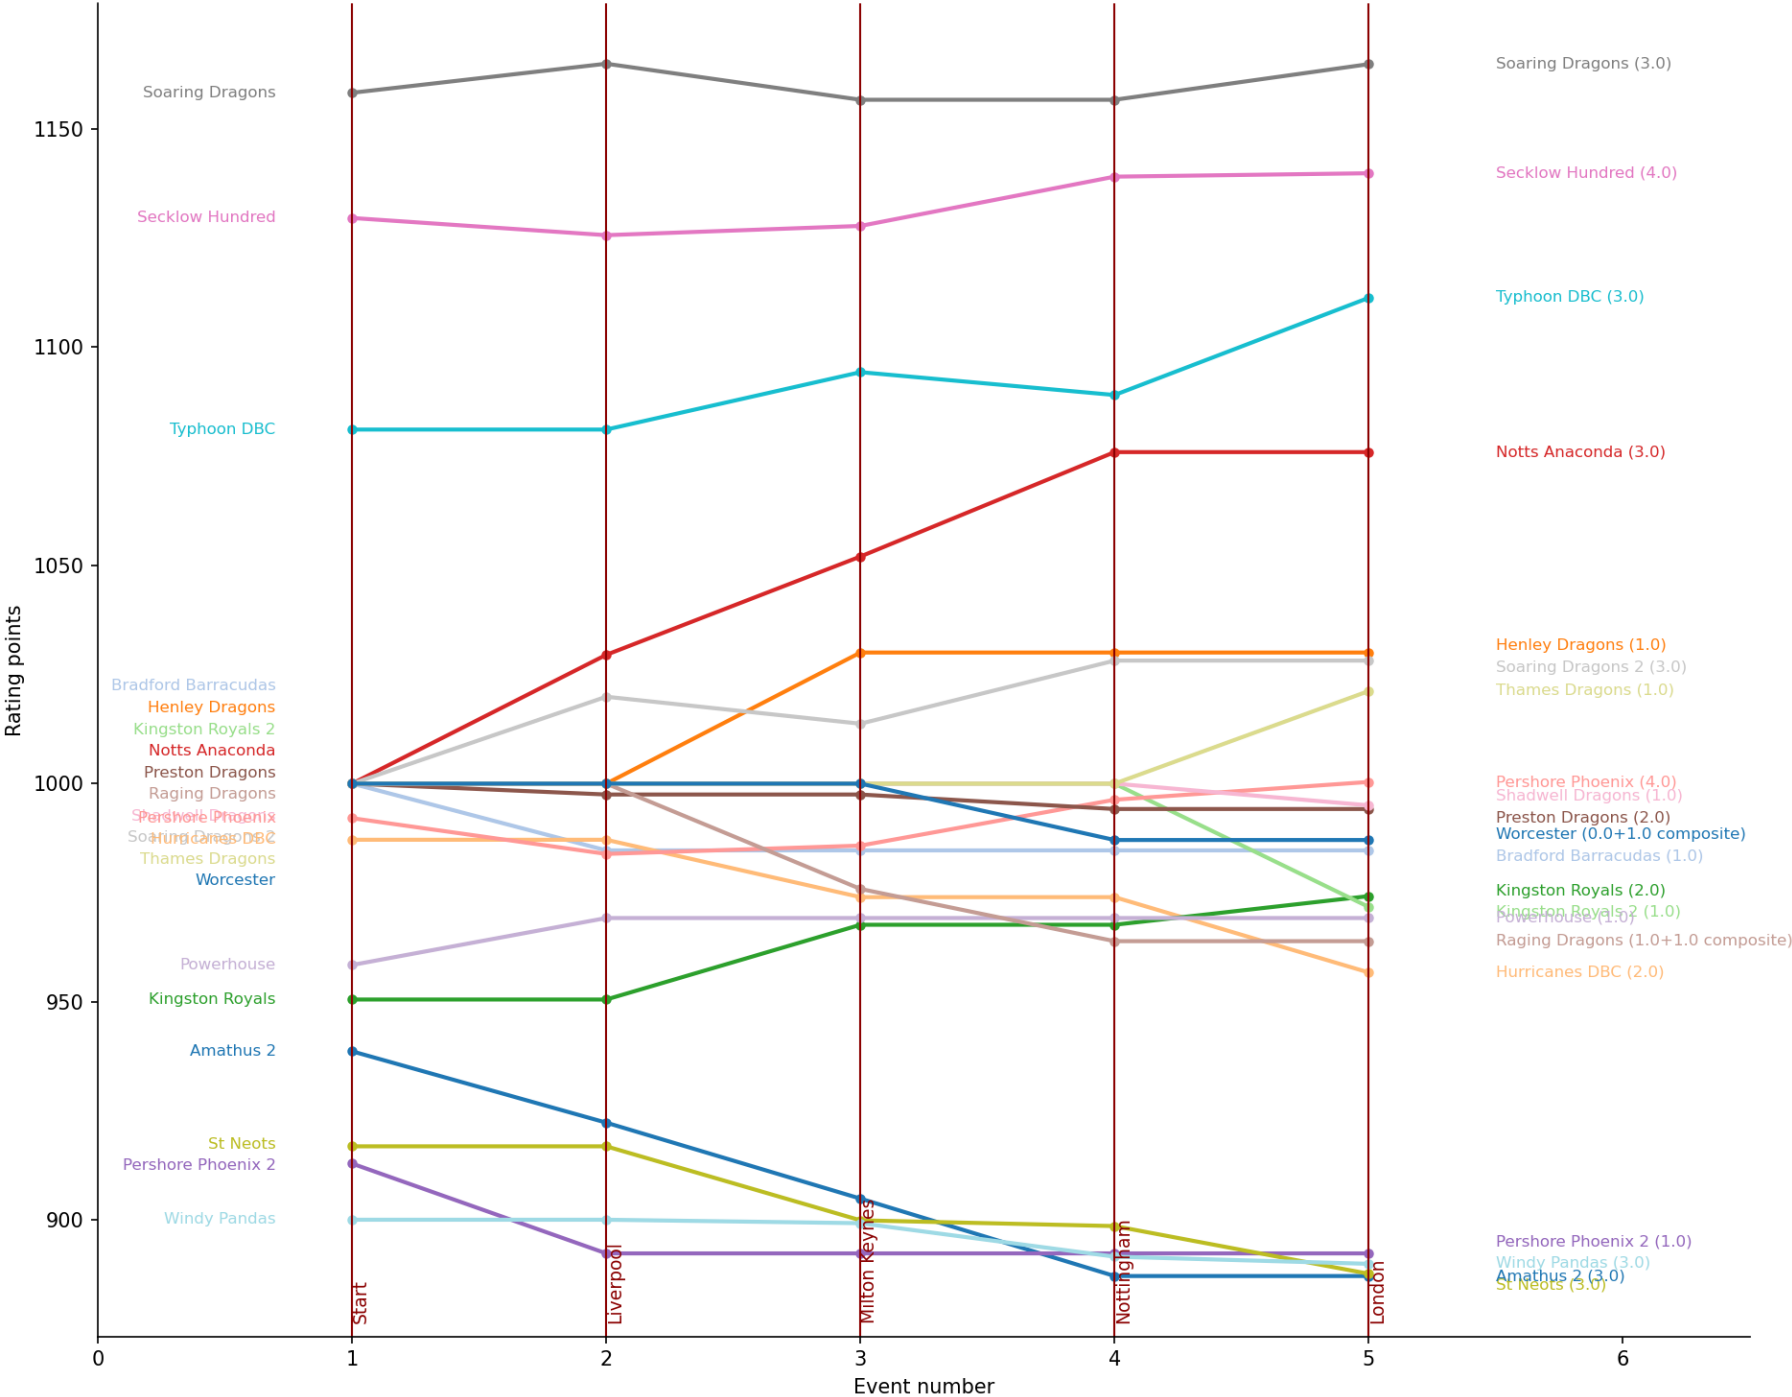

Competition Results - 2025

Rankings over Time - Mixed

- Soaring Dragons (3.0)
- Secklow Hundred (4.0)
- Typhoon DBC (3.0)
- Notts Anaconda (3.0)
- Henley Dragons (1.0)
- Soaring Dragons 2 (3.0)
- Thames Dragons (1.0)
- Pershore Phoenix (4.0)
- Shadwell Dragons (1.0)
- Preston Dragons (2.0)
- Worcester (0.0+1.0 composite)
- Bradford Barracudas (1.0)
- Kingston Royals (2.0)
- Kingston Royals 2 (1.0)
- Powerhouse (1.0)
- Raging Dragons (1.0+1.0 composite)
- Hurricanes DBC (2.0)
- Pershore Phoenix 2 (1.0)
- Windy Pandas (3.0)
- Amathus 2 (3.0)
- St Neots (3.0)

End of Season Ranking
All Teams - Mixed

Rankings over Time - Women

End of Season Ranking
All Teams - Women

Rankings over Time - Men

End of Season Ranking
All Teams - Men

Rankings over Time - Open

Amathus (3.0)