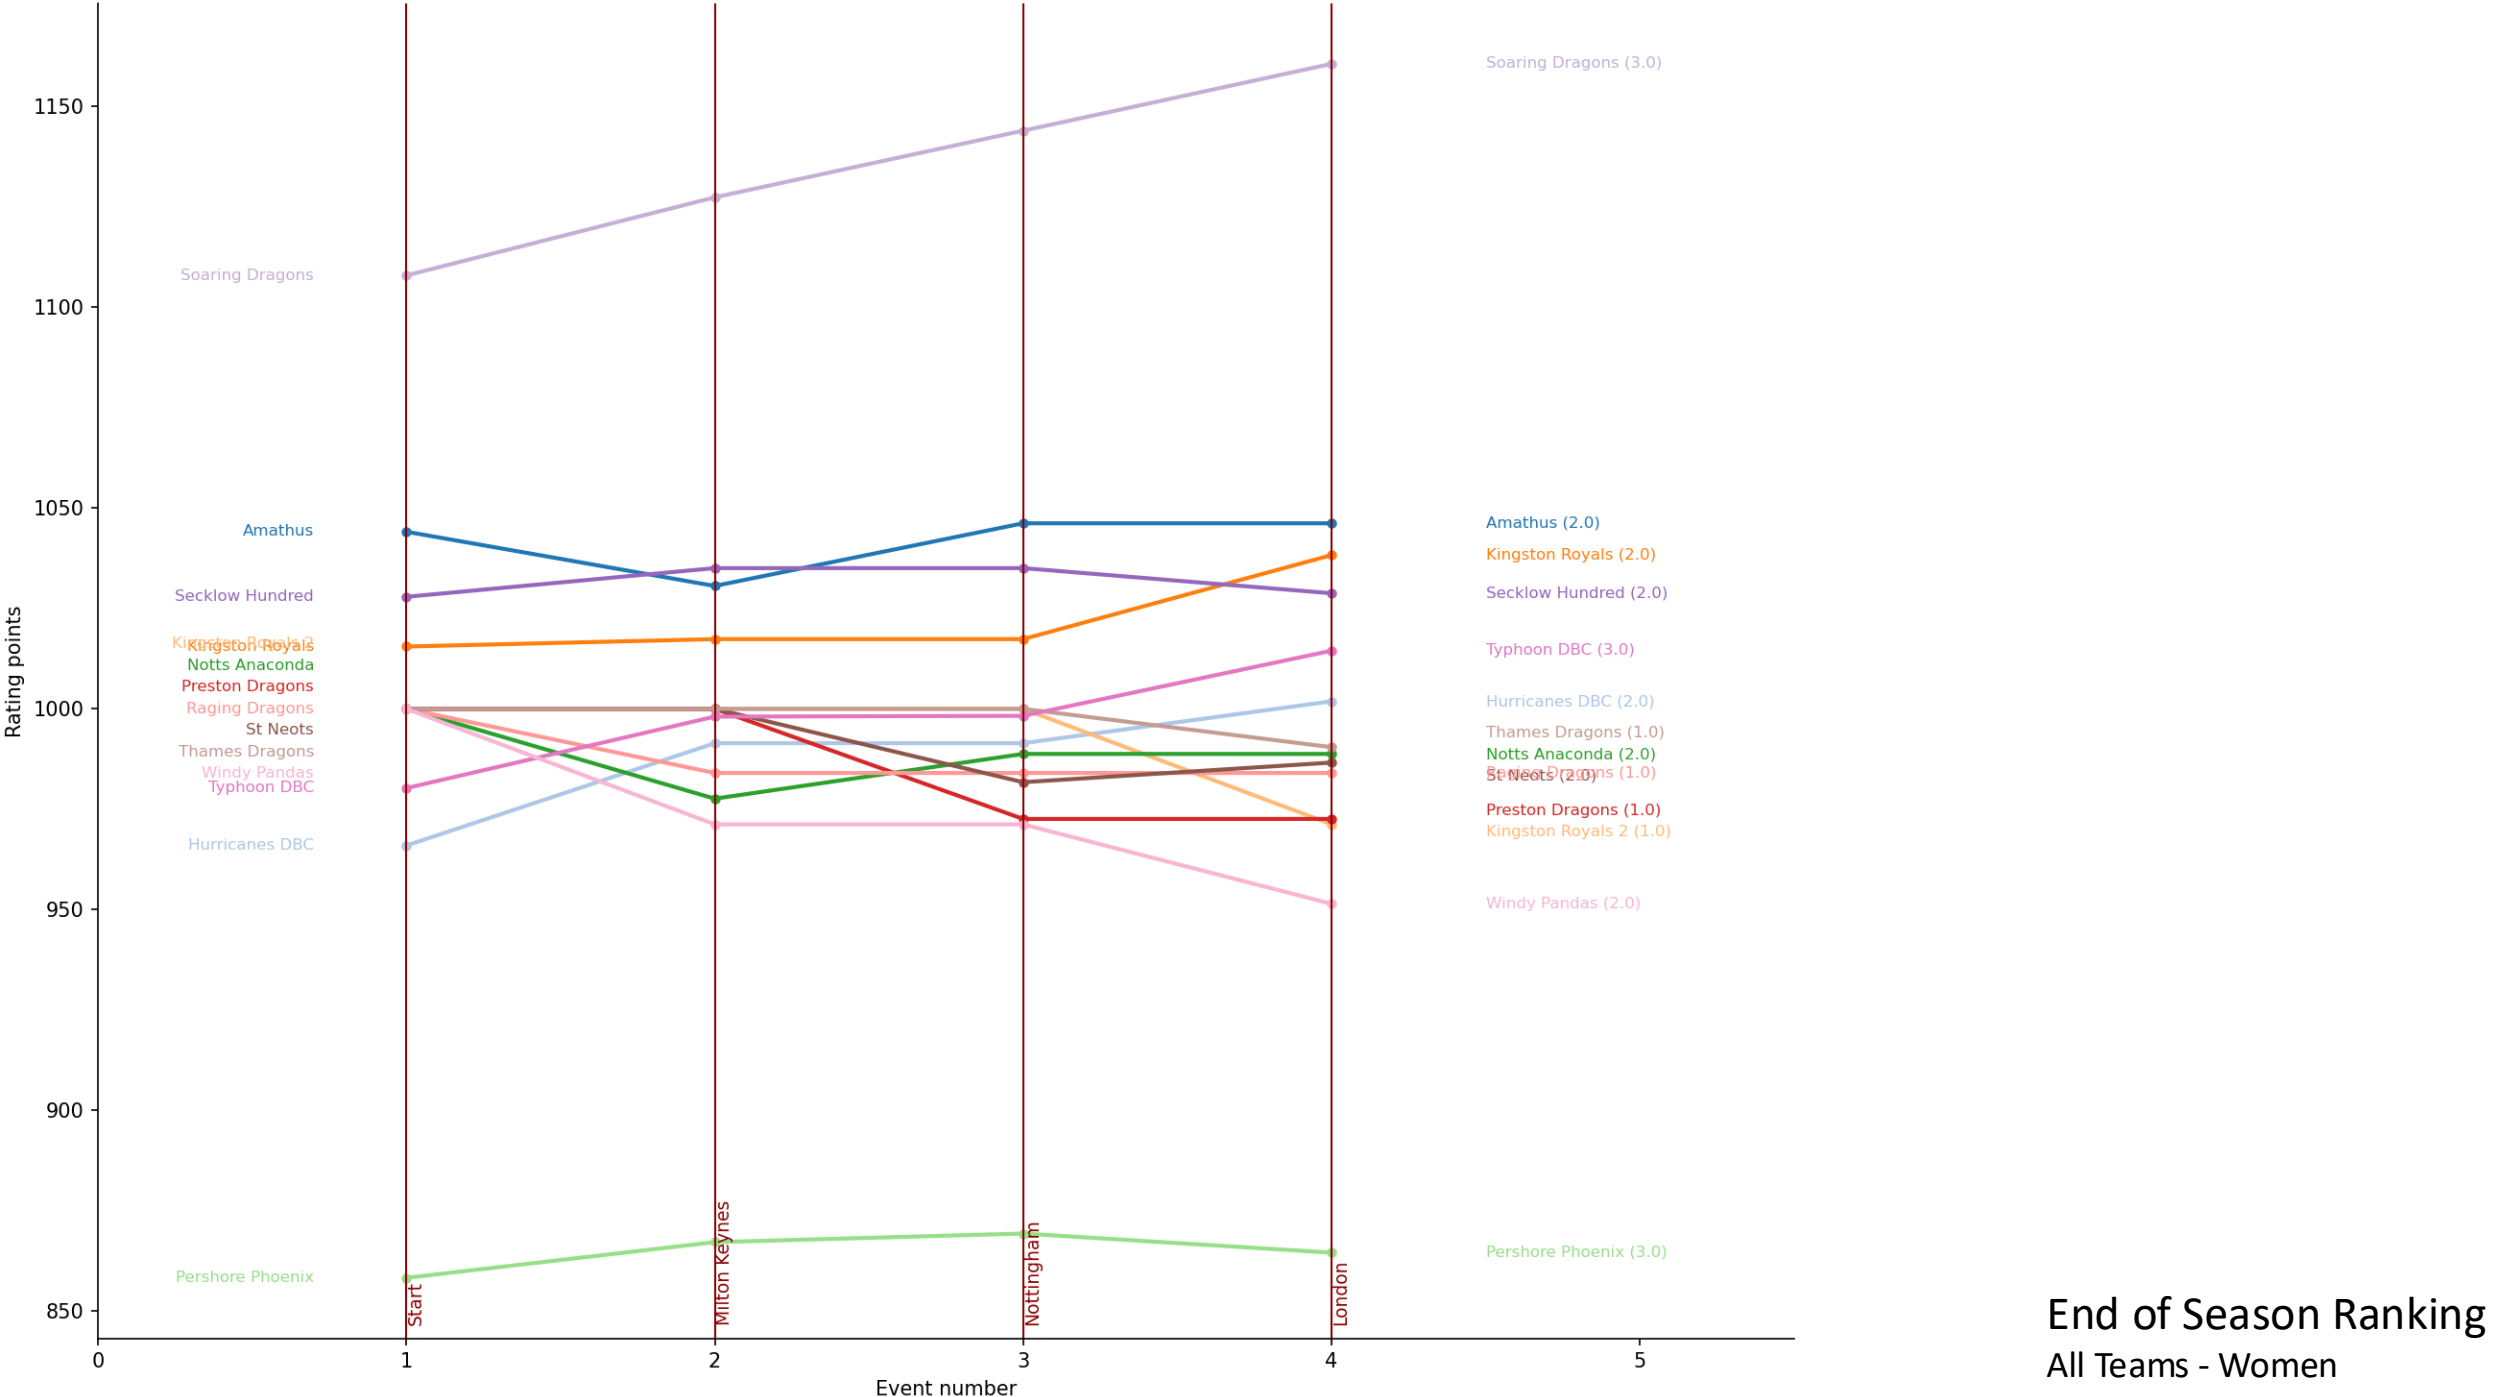

Competition Results - 2025

Rankings over Time - Mixed

- Soaring Dragons (3.0)
- Secklow Hundred (4.0)
- Typhoon DBC (3.0)
- Notts Anaconda (3.0)
- Henley Dragons (1.0)
- Soaring Dragons 2 (3.0)
- Thames Dragons (1.0)
- Pershore Phoenix (4.0)
- Shadwell Dragons (1.0)
- Preston Dragons (2.0)
- Worcester (0.0+1.0 composite)
- Bradford Barracudas (1.0)
- Kingston Royals (2.0)
- Kingston Royals 2 (1.0)
- Powerhouse (1.0)
- Raging Dragons (1.0+1.0 composite)
- Hurricanes DBC (2.0)
- Pershore Phoenix 2 (1.0)
- Windy Pandas (3.0)
- Amathus 2 (3.0)
- St Neots (3.0)

End of Season Ranking
All Teams - Mixed

Rankings over Time - Women

End of Season Ranking
All Teams - Women

Rankings over Time - Men

End of Season Ranking
All Teams - Men

Rankings over Time - Open

Amathus (3.0)