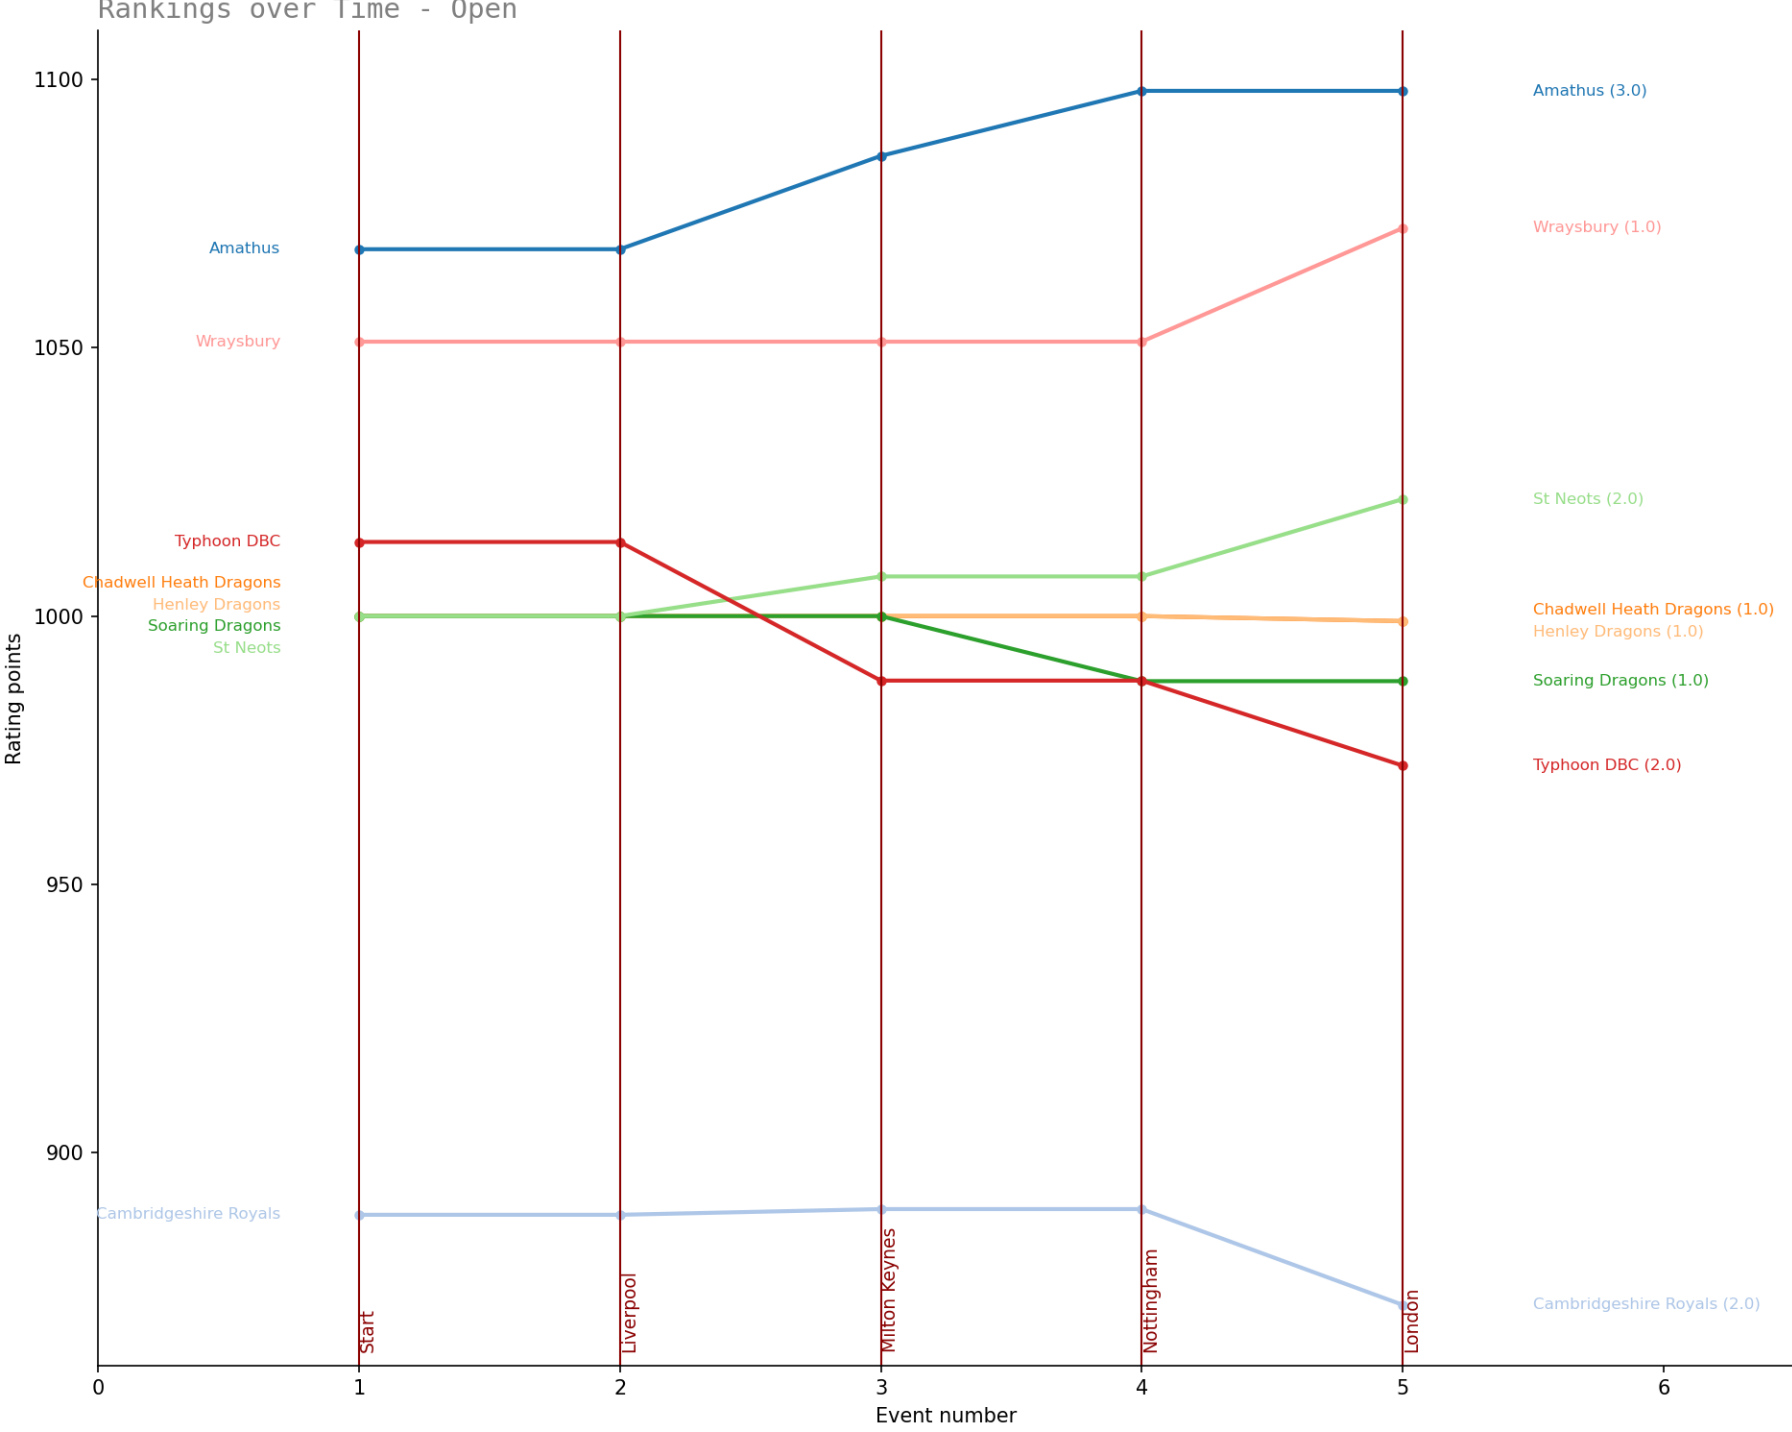

End of Season Ranking
All Teams - Mixed

Rankings over Time - Women

End of Season Ranking
All Teams - Women

Rankings over Time - Men

End of Season Ranking
All Teams - Men

Rankings over Time - Open

Amathus (3.0)