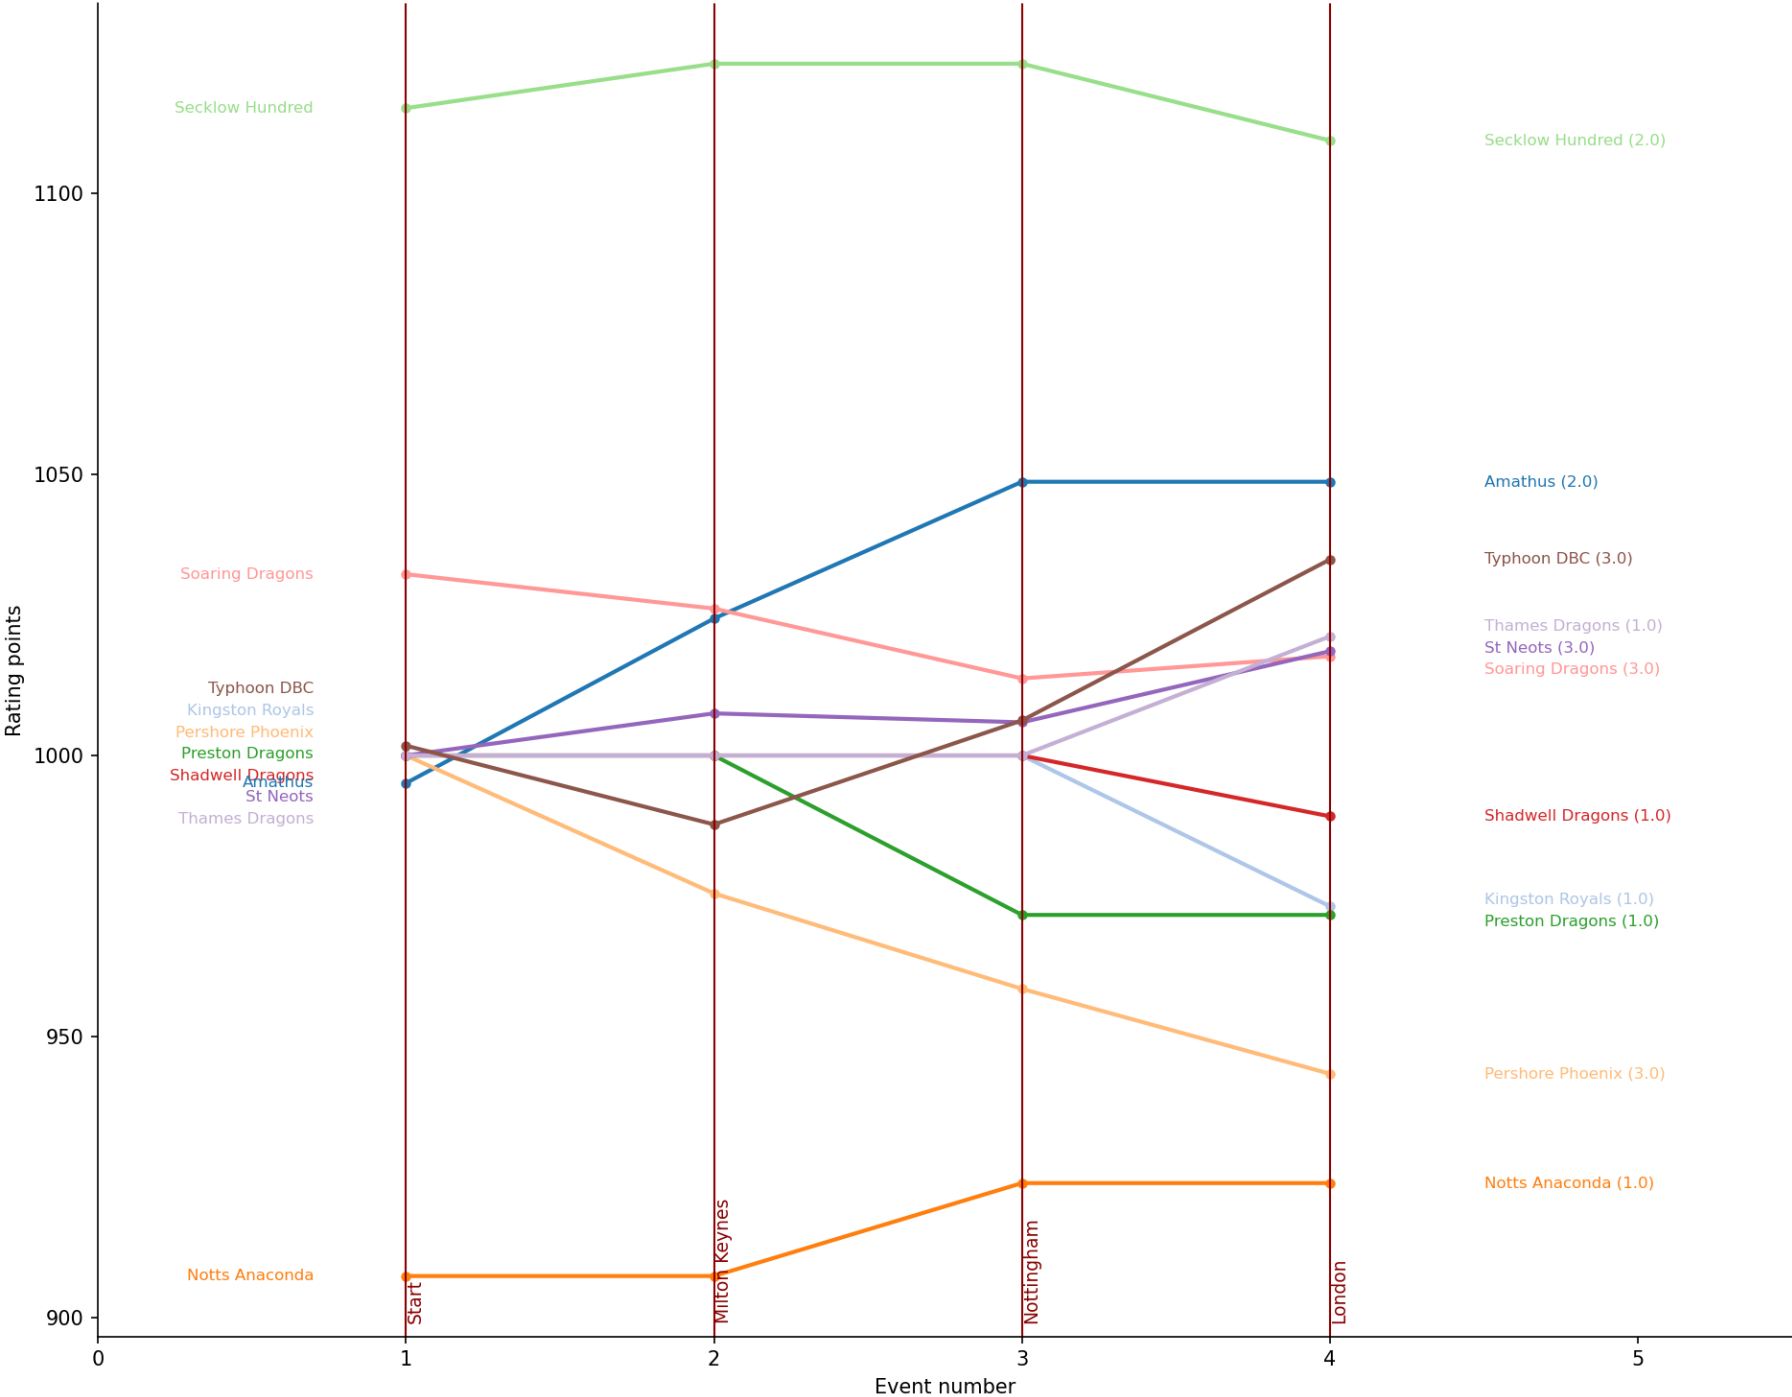

Competition Results - 2025

Rankings over Time - Mixed

- Soaring Dragons (3.0)
- Secklow Hundred (4.0)
- Typhoon DBC (3.0)
- Notts Anaconda (3.0)
- Henley Dragons (1.0)
- Soaring Dragons 2 (3.0)
- Thames Dragons (1.0)
- Pershore Phoenix (4.0)
- Shadwell Dragons (1.0)
- Preston Dragons (2.0)
- Worcester (0.0+1.0 composite)
- Bradford Barracudas (1.0)
- Kingston Royals (2.0)
- Kingston Royals 2 (1.0)
- Powerhouse (1.0)
- Raging Dragons (1.0+1.0 composite)
- Hurricanes DBC (2.0)
- Pershore Phoenix 2 (1.0)
- Windy Pandas (3.0)
- Amathus 2 (3.0)
- St Neots (3.0)

End of Season Ranking
All Teams - Mixed

Rankings over Time - Women

End of Season Ranking
All Teams - Women

Rankings over Time - Men

End of Season Ranking
All Teams - Men

Rankings over Time - Open

Amathus (3.0)